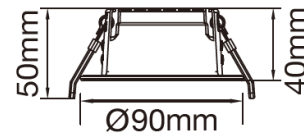

# Sora

D90\*40mm, Orientable, 3W/4.5W, IP65, 3CCT  
27K/30K/40K, 350lm/550lm, 120lm/W, BA60, Dim, White

ID: 0017440213

GTIN: 7630268419806

**5 YEARS\***  
WARRANTY

Technical Data	
Suitable for surface mounting:	no
Suitable for built-in mounting:	yes
Suitable for wall mounting:	no
Suitable for suspended mounting:	no
Suitable for ceiling mounting:	yes
Suitable for traverse mounting:	no
Suitable for pedestal/floor mounting:	no
Suitable for light-track mounting:	no
Suitable for clamp-mounting:	no
Suitable for low voltage cable system:	no
Adjustability:	Rotatable
With movement sensor:	no
With light sensor:	no
Lamp type:	LED not exchangeable
With light source:	yes
Suitable for number of light sources:	1
Lamp holder:	None
Housing material:	Other
Surface protection:	Powder coating
Housing colour:	White
Material cover:	Plastic, transparent
Surface brushed:	yes
Voltage type:	AC
Nominal voltage:	220...240 V
Nominal current:	20...30 mA
Type of control gear:	LED operating device current-controlled
With control gear:	yes
Exchangeable control gear:	yes
Dimming 0-10 V:	no
Dimming 1-10 V:	no
Dimming DALI-2:	no