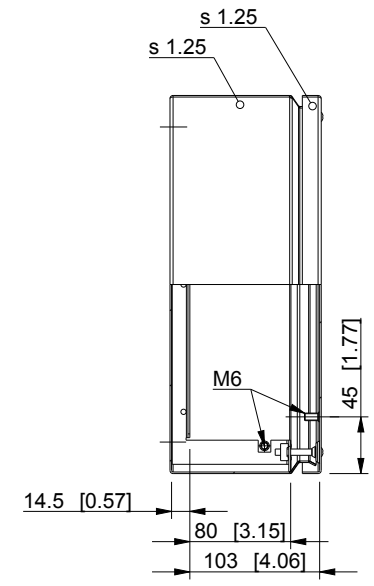

ID	Description	Date	By	Appr.
A				

Dimensions in mm [inches]

Material: Mild steel, polyester painted	Color: RAL 7035
---	-----------------

Supplier:	Tool No:	Weight [kg]: 4.46	Volume: -
-----------	----------	-------------------	-----------

FFUP403012A

Scale	Date	26.07.16
1:6	By	PLe
-	Checked	
-	Ctrl	

Replaces:	
Replaced:	
Drw No:	A
Ref:	Cubo F
Code:	FFUP403012A
Sheet No:	

model FFUP403012A PART
 drawing FFUP DRAWING