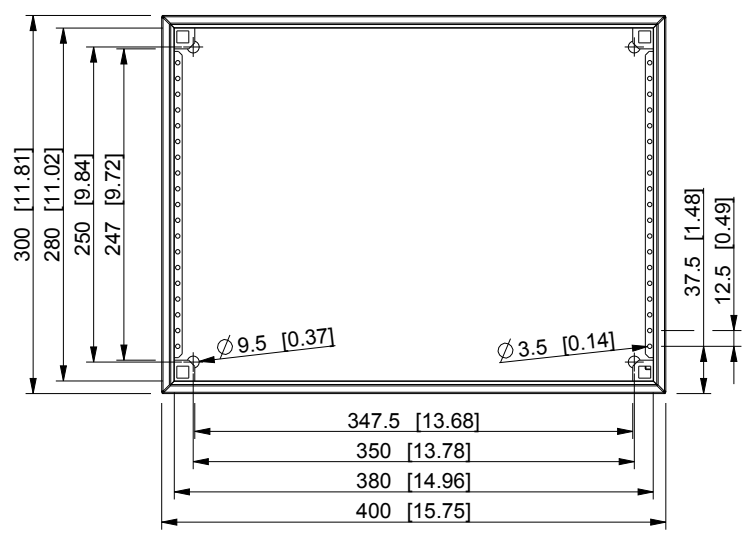

ID	Description	Date	By	Appr.
A				

Dimensions in mm [inches]

Material: Mild steel, polyester painted	Color: RAL 7035
---	-----------------

Supplier:	Tool No:	Weight [kg]: 4.46	Volume: -
-----------	----------	-------------------	-----------

FFUP403012A

Scale	Date	26.07.16
1:6	By	PLe
-	Checked	
-	Ctrl	

Replaces:	
Replaced:	
Drw No:	A
Ref:	Cubo F
Code:	FFUP403012A
Sheet No:	

model FFUP403012A PART
 drawing FFUP DRAWING