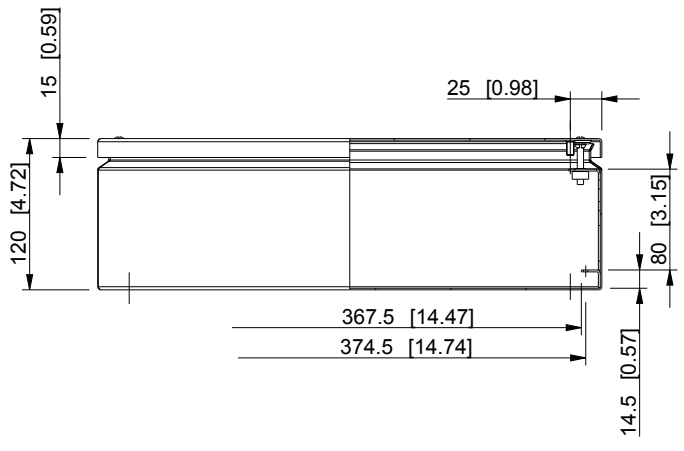

ID	Description	Date	By	Appr.
A				

Dimensions in mm [inches]

Material: Mild steel, polyester painted	Color: RAL 7035
---	-----------------

Supplier:	Tool No:	Weight [kg]: 4.46	Volume: -
-----------	----------	-------------------	-----------

FFUP403012A

Scale	Date	26.07.16
1:6	By	PLe
-	Checked	
-	Ctrl	

Replaces:	
Replaced:	
Drw No:	A
Ref:	Cubo F
Code:	FFUP403012A
Sheet No:	

model FFUP403012A PART
 drawing FFUP DRAWING