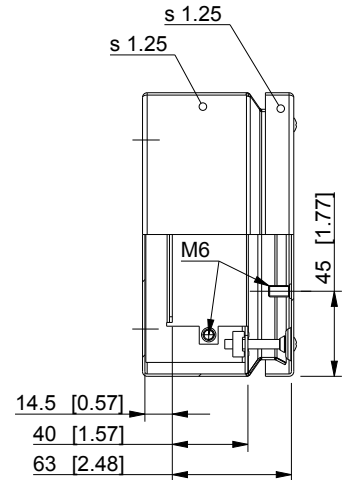

ID	Description	Date	By	Appr.
A				

Dimensions in mm [inches]

Material: Mild steel, polyester painted	Color: RAL 7035
---	-----------------

Supplier:	Tool No:	Weight [kg]: 1.15	Volume: -
-----------	----------	-------------------	-----------

Casemet Oy

FFUP151508A

Scale	Date	26.07.16
1:4	By	PLe
-	Checked	
-	Ctrl	

Replaces:	
Replaced:	
Drw No:	A
Ref:	Cubo F
Code:	FFUP151508A
Sheet No:	

model FFUP151508A PART

drawing FFUP DRAWING