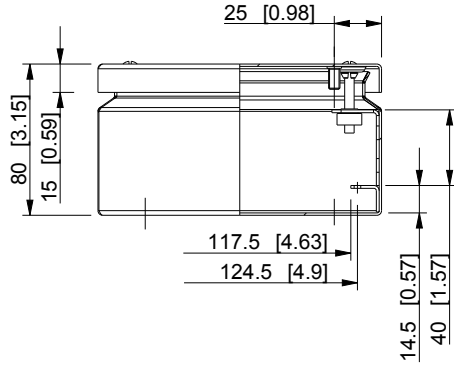

ID	Description	Date	By	Appr.
A				

Dimensions in mm [inches]

Material: Mild steel, polyester painted	Color: RAL 7035
---	-----------------

Supplier:	Tool No:	Weight [kg]: 1.15	Volume: -
-----------	----------	-------------------	-----------

Casemet Oy

FFUP151508A

Scale	Date	26.07.16
1:4	By	PLe
-	Checked	
-	Ctrl	

Replaces:	
Replaced:	
Drw No:	A
Ref:	Cubo F
Code:	FFUP151508A
Sheet No:	

model FFUP151508A PART

drawing FFUP DRAWING