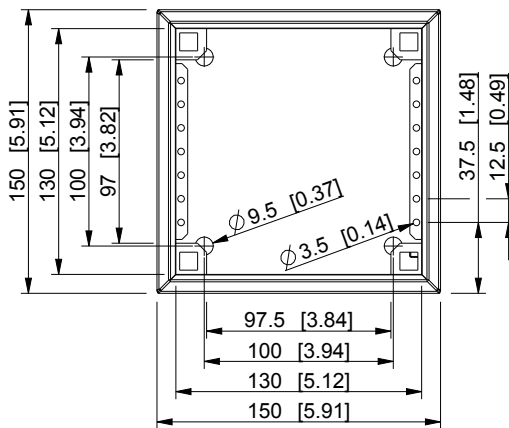

ID	Description	Date	By	Appr.
A				

Dimensions in mm [inches]

Material: Mild steel, polyester painted	Color: RAL 7035
---	-----------------

Supplier:	Tool No:	Weight [kg]: 1.15	Volume: -
-----------	----------	-------------------	-----------

Casemet Oy

FFUP151508A

Scale	Date	26.07.16
1:4	By	PLe
-	Checked	
-	Ctrl	

Replaces:	
Replaced:	
Drw No:	A
Ref:	Cubo F
Code:	FFUP151508A
Sheet No:	

model FFUP151508A PART

drawing FFUP DRAWING